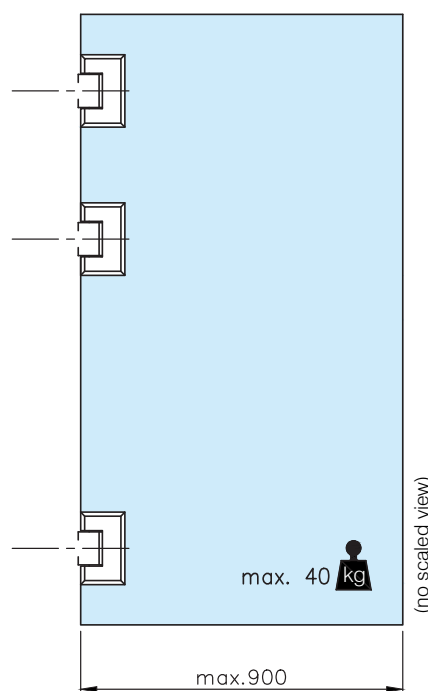

Glaseurscharnier  
180° - glas/wand  
- verstelbaar

RVS  
...10 gepolijst  
...12 geborsteld  
...26 antraciet

\* drawing shows 8mm glass without PVC seals

## GLASDEURSCHARNIER, GLAS - WAND, VERSTELBAAR

Glass door system art. 41.6212.180...

glass cutout

automatic closing action from 30°  
"Zero point" (0° - closing) adjustable

max. load weights and door width