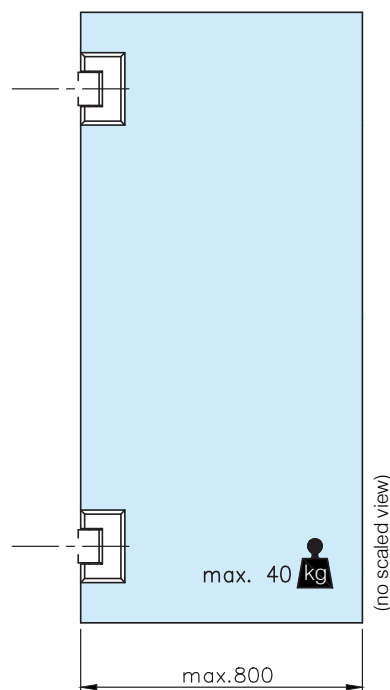

Glaseurscharnier  
180° - glas/wand  
- verstelbaar

RVS  
...10 gepolijst  
...12 geborsteld  
...26 antraciet

\* drawing shows 8mm glass without PVC seals

## GLASDEURSCHARNIER, GLAS - WAND, VERSTELBAAR

Glass door system art. 41.6212.180...

glass cutout

automatic closing action from 30°  
"Zero point" (0° - closing) adjustable

max. load weights and door width