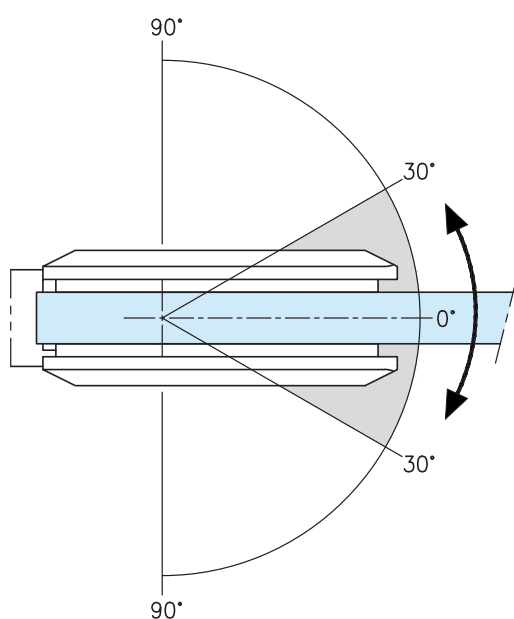

Glaseurscharnier  
180° - glas/wand  
- verstelbaar

RVS  
...10 gepolijst  
...12 geborsteld  
...26 antraciet

\* drawing shows 8mm glass without PVC seals

## GLASDEURSCHARNIER, GLAS - WAND, VERSTELBAAR

Glass door system art. 41.6212.180...

glass cutout

automatic closing action from 30°  
"Zero point" (0° - closing) adjustable

max. load weights and door width